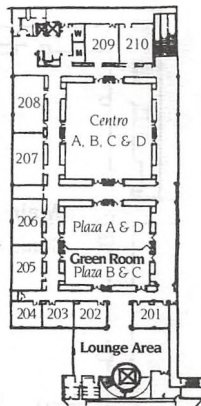

The Second Occasional LoneStarCon Science Fiction Convention & Chili Cook-Off

SAN ANTONIO CONVENTION CENTER

River Level

Upper Level