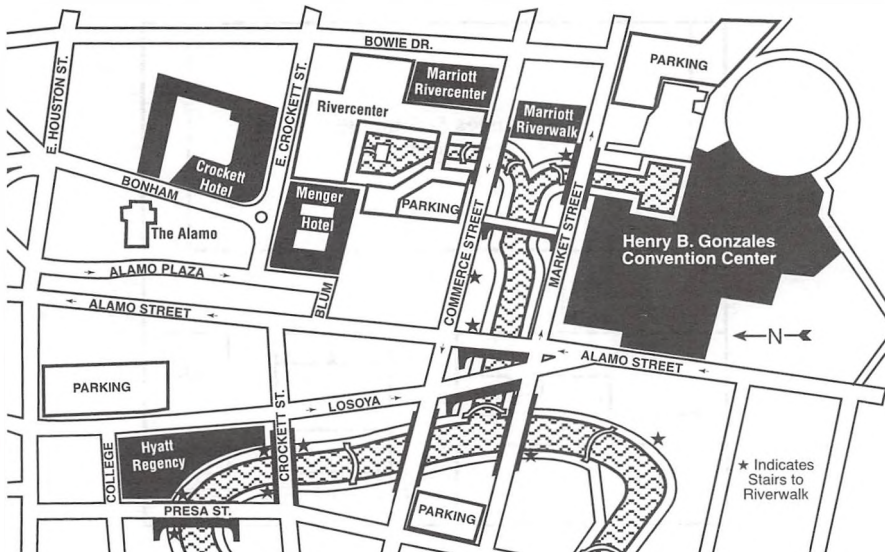

SAN ANTONIO CONVENTION CENTER

Street Level

The Second Occasional LoneStarCon Science Fiction Convention & Chili Cook-Off

SAN ANTONIO CONVENTION CENTER

River Level

Upper Level

The Second Occasional LoneStarCon Science Fiction Convention & Chili Cook-Off

MARRIOTT RIVERCENTER

The Second Occasional LoneStarCon Science Fiction Convention & Chili Cook-Off

MARRIOTT RIVERWALK

The Second Occasional LoneStarCon Science Fiction Convention & Chili Cook-Off

DOWNTOWN SAN ANTONIO

FRIDAY, AUGUST 29

- 8:00 PM Regency Dance – Marriott Riverwalk, Alamo Ballroom
- 8:00 PM Chili Cook-Off (round 1) – Con Suite, Marriott Rivercenter

SATURDAY, AUGUST 30

- 12 Noon Babylon 5 Program – Marriott RiverCenter, Grand Ballroom A-K

- 8:00 PM Hugo Award Ceremonies – Marriott Rivercenter, Grand Ballroom A-K
- 8:00 PM Dance – Marriott Riverwalk, Alamo Ballroom
- 8:00 PM Chili Cook-Off (round 2) – Con Suite, Marriott Rivercenter

SUNDAY, AUGUST 31