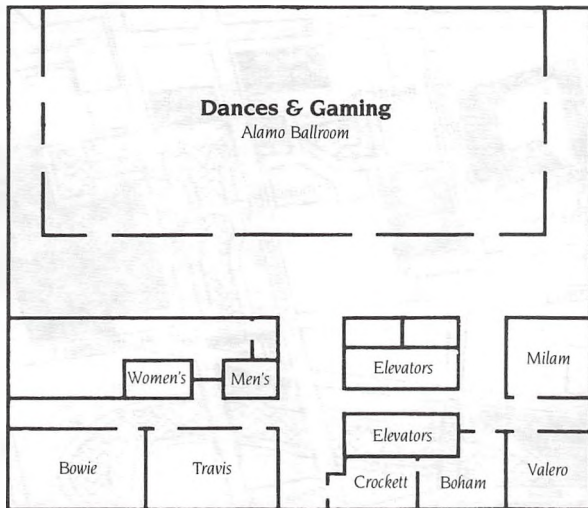

SAN ANTONIO CONVENTION CENTER

Street Level

The Second Occasional LoneStarCon Science Fiction Convention & Chili Cook-Off

SAN ANTONIO CONVENTION CENTER

River Level

Upper Level

The Second Occasional LoneStarCon Science Fiction Convention & Chili Cook-Off

MARRIOTT RIVERCENTER

The Second Occasional LoneStarCon Science Fiction Convention & Chili Cook-Off

MARRIOTT RIVERWALK

The Second Occasional LoneStarCon Science Fiction Convention & Chili Cook-Off

DOWNTOWN SAN ANTONIO