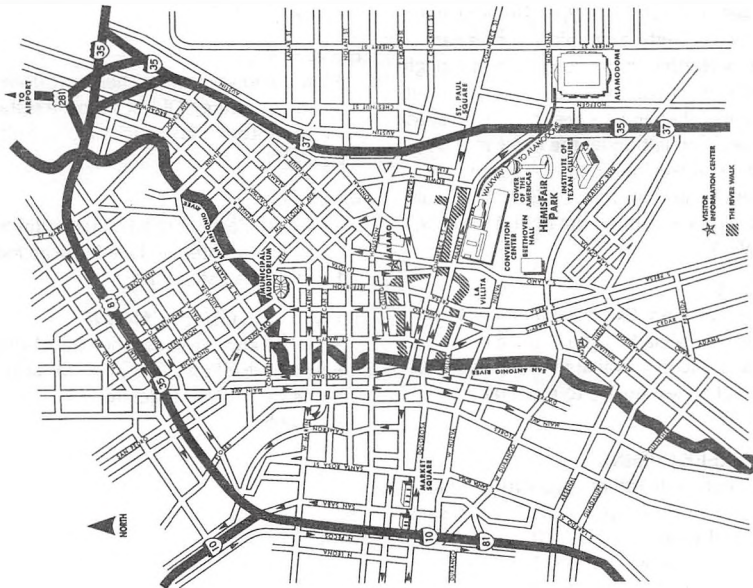

The Second Occasional LoneStarCon Science Fiction Convention & Chili Cook-Off